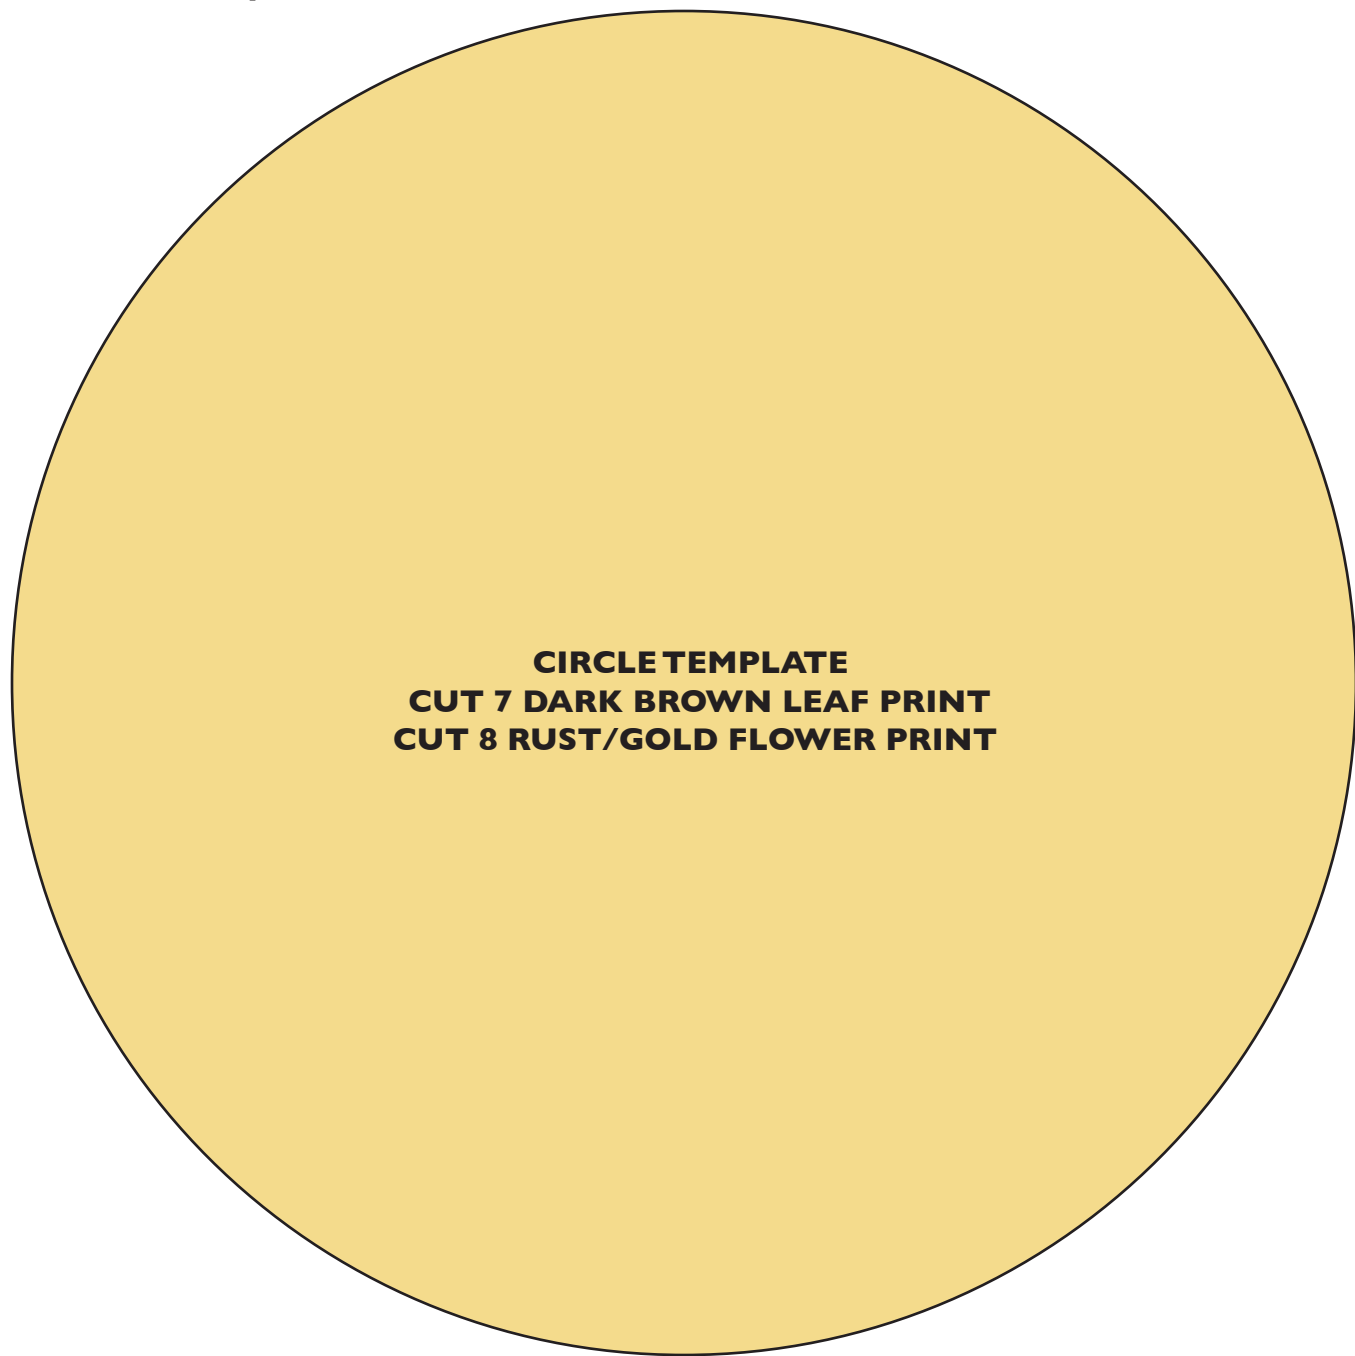

Template shown at 100%

**CIRCLE TEMPLATE
CUT 7 DARK BROWN LEAF PRINT
CUT 8 RUST/GOLD FLOWER PRINT**